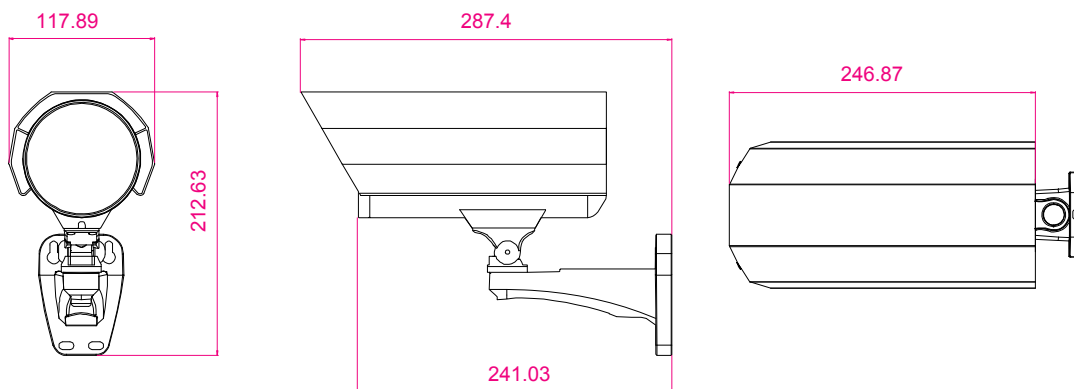

Dimensions

SPECIFICATIONS

AVN363

■ Network

Network Compression	H.264 / MPEG4 / MJPEG
LAN Port	YES
LAN Speed	10/100 Based-T Ethernet
Supported Protocols	DDNS, PPPoE, DHCP, NTP, SNTP, TCP/IP, ICMP, SMTP, FTP, HTTP, RTP, RTSP
Video Resolution	SXGA, SXVGA, 720P, VGA, QVGA
Frame Rate	NTSC: 30, PAL: 25
Number of Online Users	10
Security	Multiple user access levels with password protection
Web management	(1) Web browsers, such as Internet Explorer, Mozilla Firefox, Google Chrome, Safari & Opera for single device access, or (2) Free CMS software, Video Viewer, for up to 16 network cameras control simultaneously

■ Camera

Image Sensor	1/3" MOS-Type Image Sensor
Pixels	1280 (H) x 1024 (V)
Min Illumination	0 Lux (IR ON) / 0.3 Lux (IR OFF)
Shutter Speed	At 60 fps: 1/60s to 1/60000s
S/N Ratio	More than 48dB (AGC off)
Lens	f4.0mm ~ f9.0mm
F-number	F2.0 (f=4mm) / F2.6 (f=9mm)
Viewing Angle	75°~36°
IR LED	56 units
IR Effective Range	15 meters (30 IPS) / 30 meters (15 IPS)
IR Shift	YES
White Balance	ATW
IP Rating	IP67
Power Source (±10%)	AC100V ~ 240V
Power Consumption (±10%)	10W ~ 15W
Operating Temperature	-20°C ~ 40°C

* The specifications are subject to change without notice.

** Dimensional tolerance: (± 5mm)