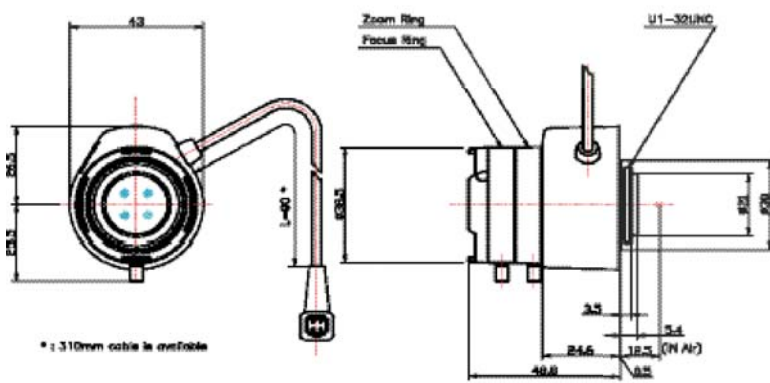

TG3Z3510FCS-IR

VARI FOCAL 3X 3.5 -10.5mm F1.0 Day&Nights

for 1/3"format cameras,

CS-Mount

with Focus, with Amplifier

Model No.	TG3Z3510FCS-IR		Effective	Front	18.6mm Dia
Focal Length	3.5mm - 10.5mm		Lens Aperture	Rear	10.2mm Dia
Max. Aperture Ratio	1 : 1.0		Back Focal Length	Tele	16.3mm
Max. Image Format	4.8mm x 3.6mm (6mm)			Wide	8mm
Operation Range	Iris	F1.0 - F360C	Flange Back Length		12.5mm
	Focus	0.3m ~ Inf.	Mount		CS-Mount
	Zoom	3.5~ 10.5mm	Filter Size		
Control	Iris	Auto Iris	Dimensions		38.5 x 47.5 x 48.8mm Dia
	Focus	Manual	Weight		65 g
	Zoom	Manual			
Object Dimension at M.O.D.	3.5 mm	52.0cm x 34.1cm			
	10.5 mm	14.5cm x10.8cm			
Angle of View	D	108.2°~34.2°mm			
	H	1/3" 81.8°~27.2°mm			
	V	59.2°~20.4°mm			
Coil	Drive	190 ohm			
	Control	850 ohm			
Operating Temperature	-20mmC ~ +50mmC				

1/3

CS

AG

Dimensions

Z

Wiring Diagram

SP